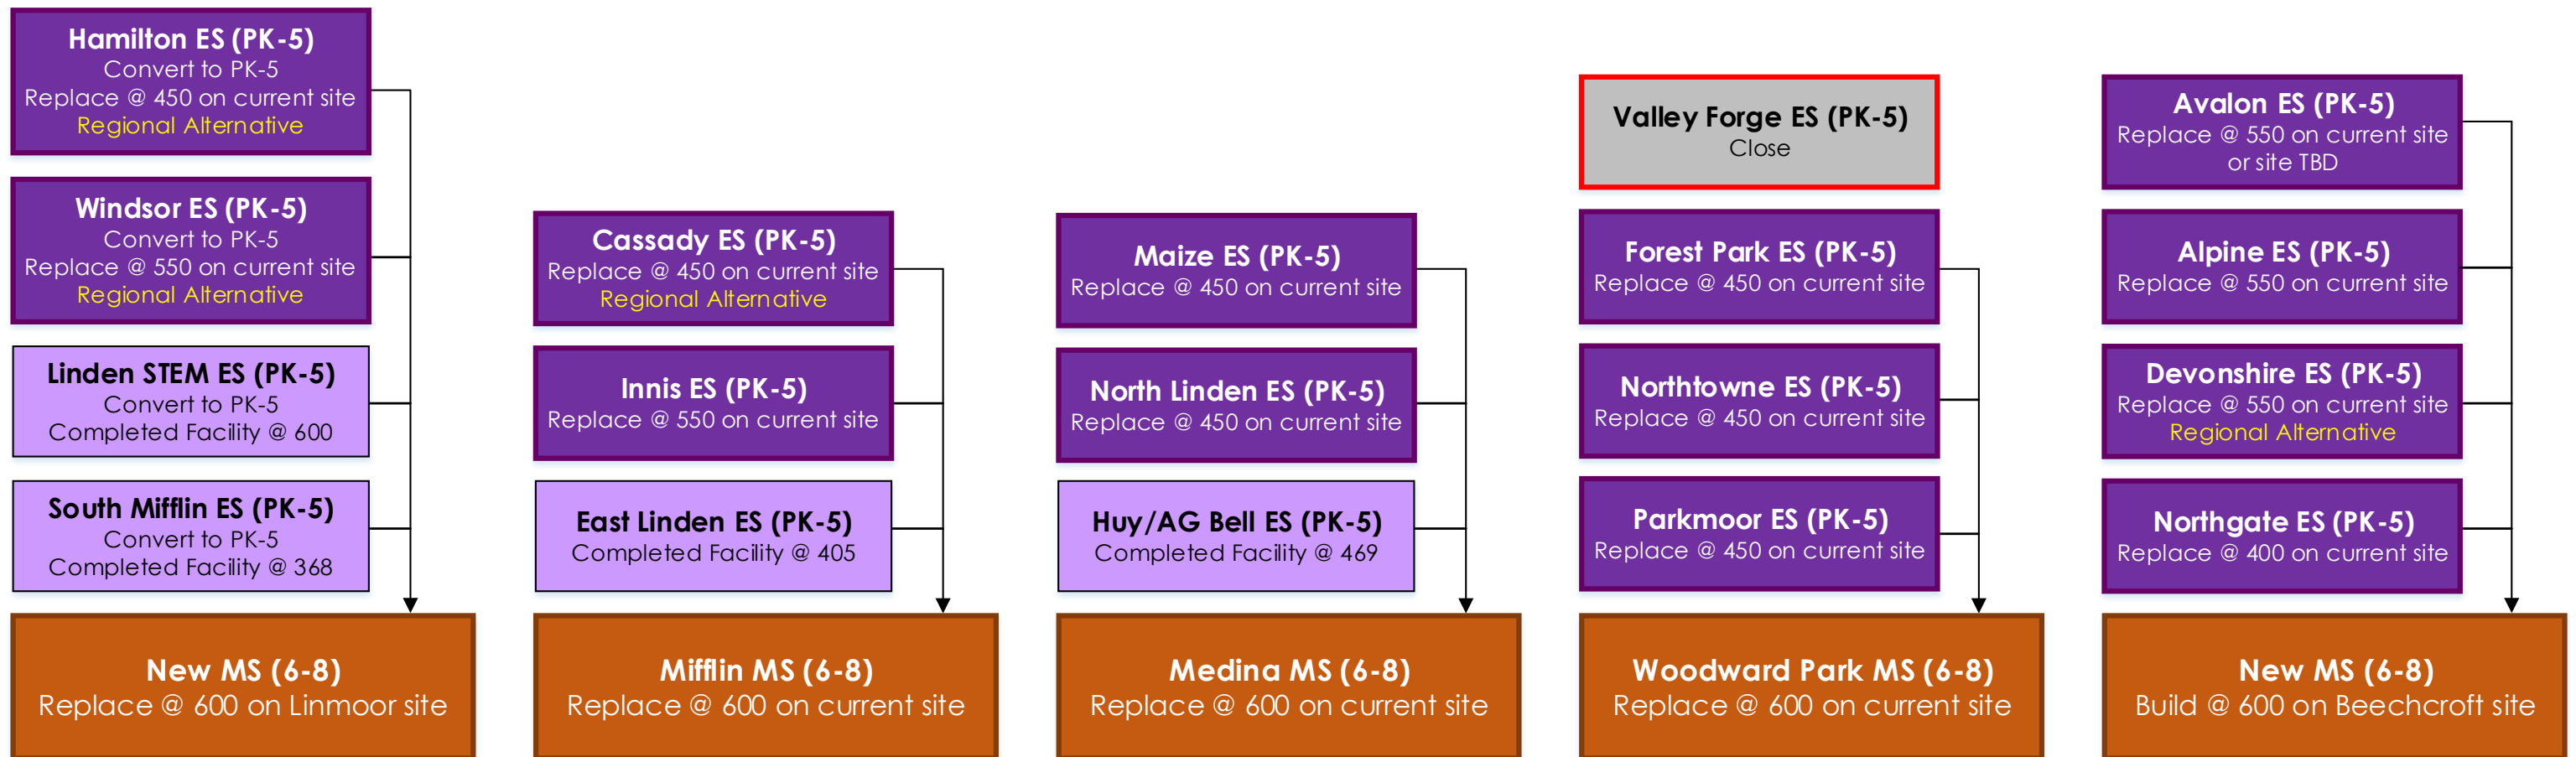

COLUMBUS CITY SCHOOLS

**FACILITIES MASTER PLAN
PROPOSED SCHOOL CHANGES
By Planning Area**

The pages that follow outline the proposed changes as a part of the Columbus City Schools Facilities Master Plan. **No changes proposed in this plan will be implemented in the 2016-17 school year.** The approved plan will take at least 10-15 years to complete, and will be completed in phases. Each phase may be adjusted in the future due to demographic or programmatic shifts.

CENTER CITY PLANNING AREA

WEST PLANNING AREA

EAST PLANNING AREA

SOUTH PLANNING AREA

NORTHWEST PLANNING AREA

NORTHEAST PLANNING AREA

CITYWIDE ALTERNATIVE PROGRAMS

COLUMBUS ALTERNATIVE HIGH SCHOOL

AFRICENTRIC

Africentric Early College (PK-12)
No action
Completed Facility @ 1,000
Citywide Alternative

INTERNATIONAL & GLOBAL

Columbus International (9-12)
Co-locate with Global Academy @ Brookhaven

Columbus Global Academy (6-12)
Co-locate with International
Replace @ 800 on Brookhaven site