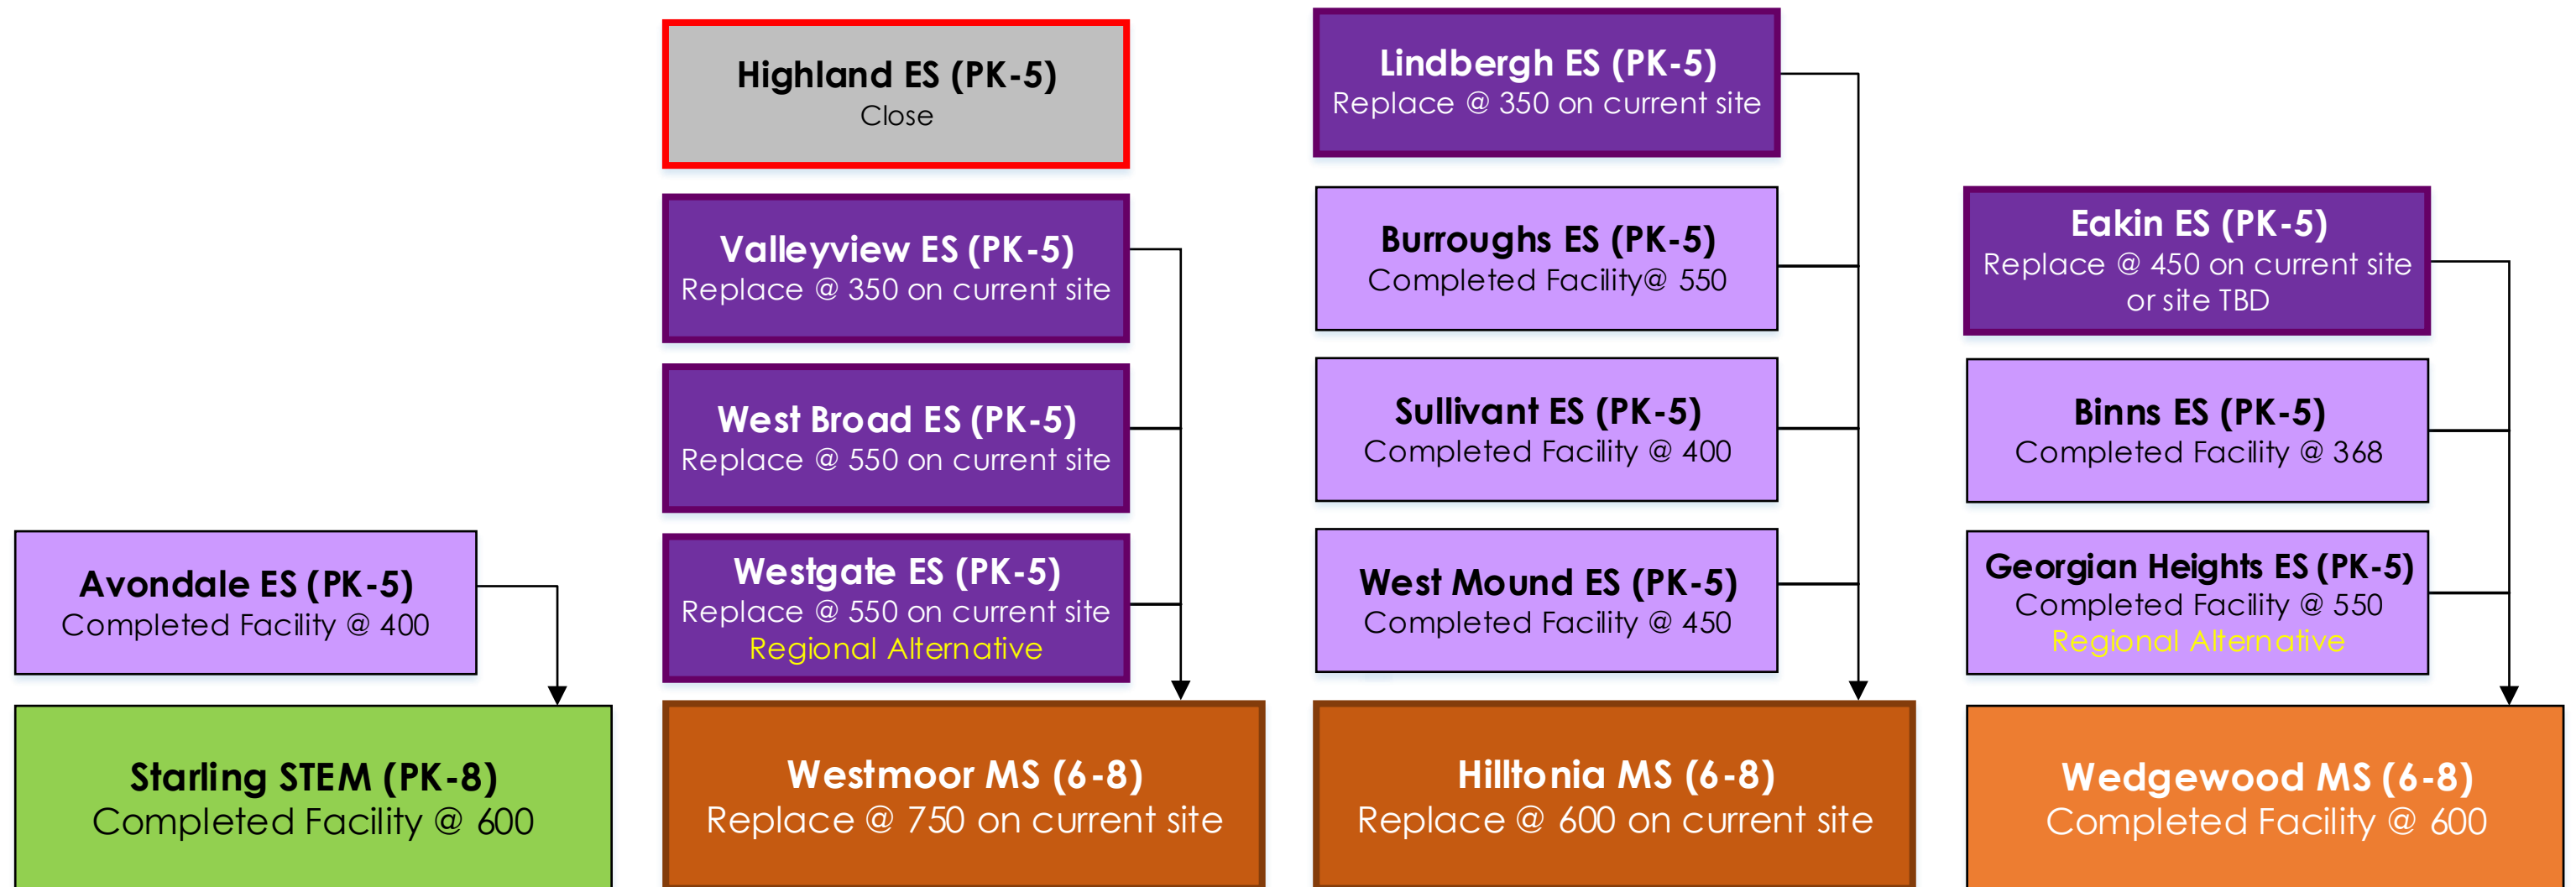

COLUMBUS CITY SCHOOLS

**FACILITIES MASTER PLAN
PROPOSED SCHOOL CHANGES
By Planning Area**

The pages that follow outline the proposed changes as a part of the Columbus City Schools Facilities Master Plan. **No changes proposed in this plan will be implemented in the 2016-17 school year.** The approved plan will take at least 10-15 years to complete, and will be completed in phases. Each phase may be adjusted in the future due to demographic or programmatic shifts.

CENTER CITY PLANNING AREA

WEST PLANNING AREA

EAST PLANNING AREA

SOUTH PLANNING AREA

NORTHWEST PLANNING AREA

NORTHEAST PLANNING AREA

CITYWIDE ALTERNATIVE PROGRAMS

COLUMBUS ALTERNATIVE HIGH SCHOOL

AFRICENTRIC

Africentric Early College (PK-12)
No action
Completed Facility @ 1,000
Citywide Alternative

INTERNATIONAL & GLOBAL

Columbus International (9-12)
Co-locate with Global Academy @ Brookhaven

Columbus Global Academy (6-12)
Co-locate with International
Replace @ 800 on Brookhaven site