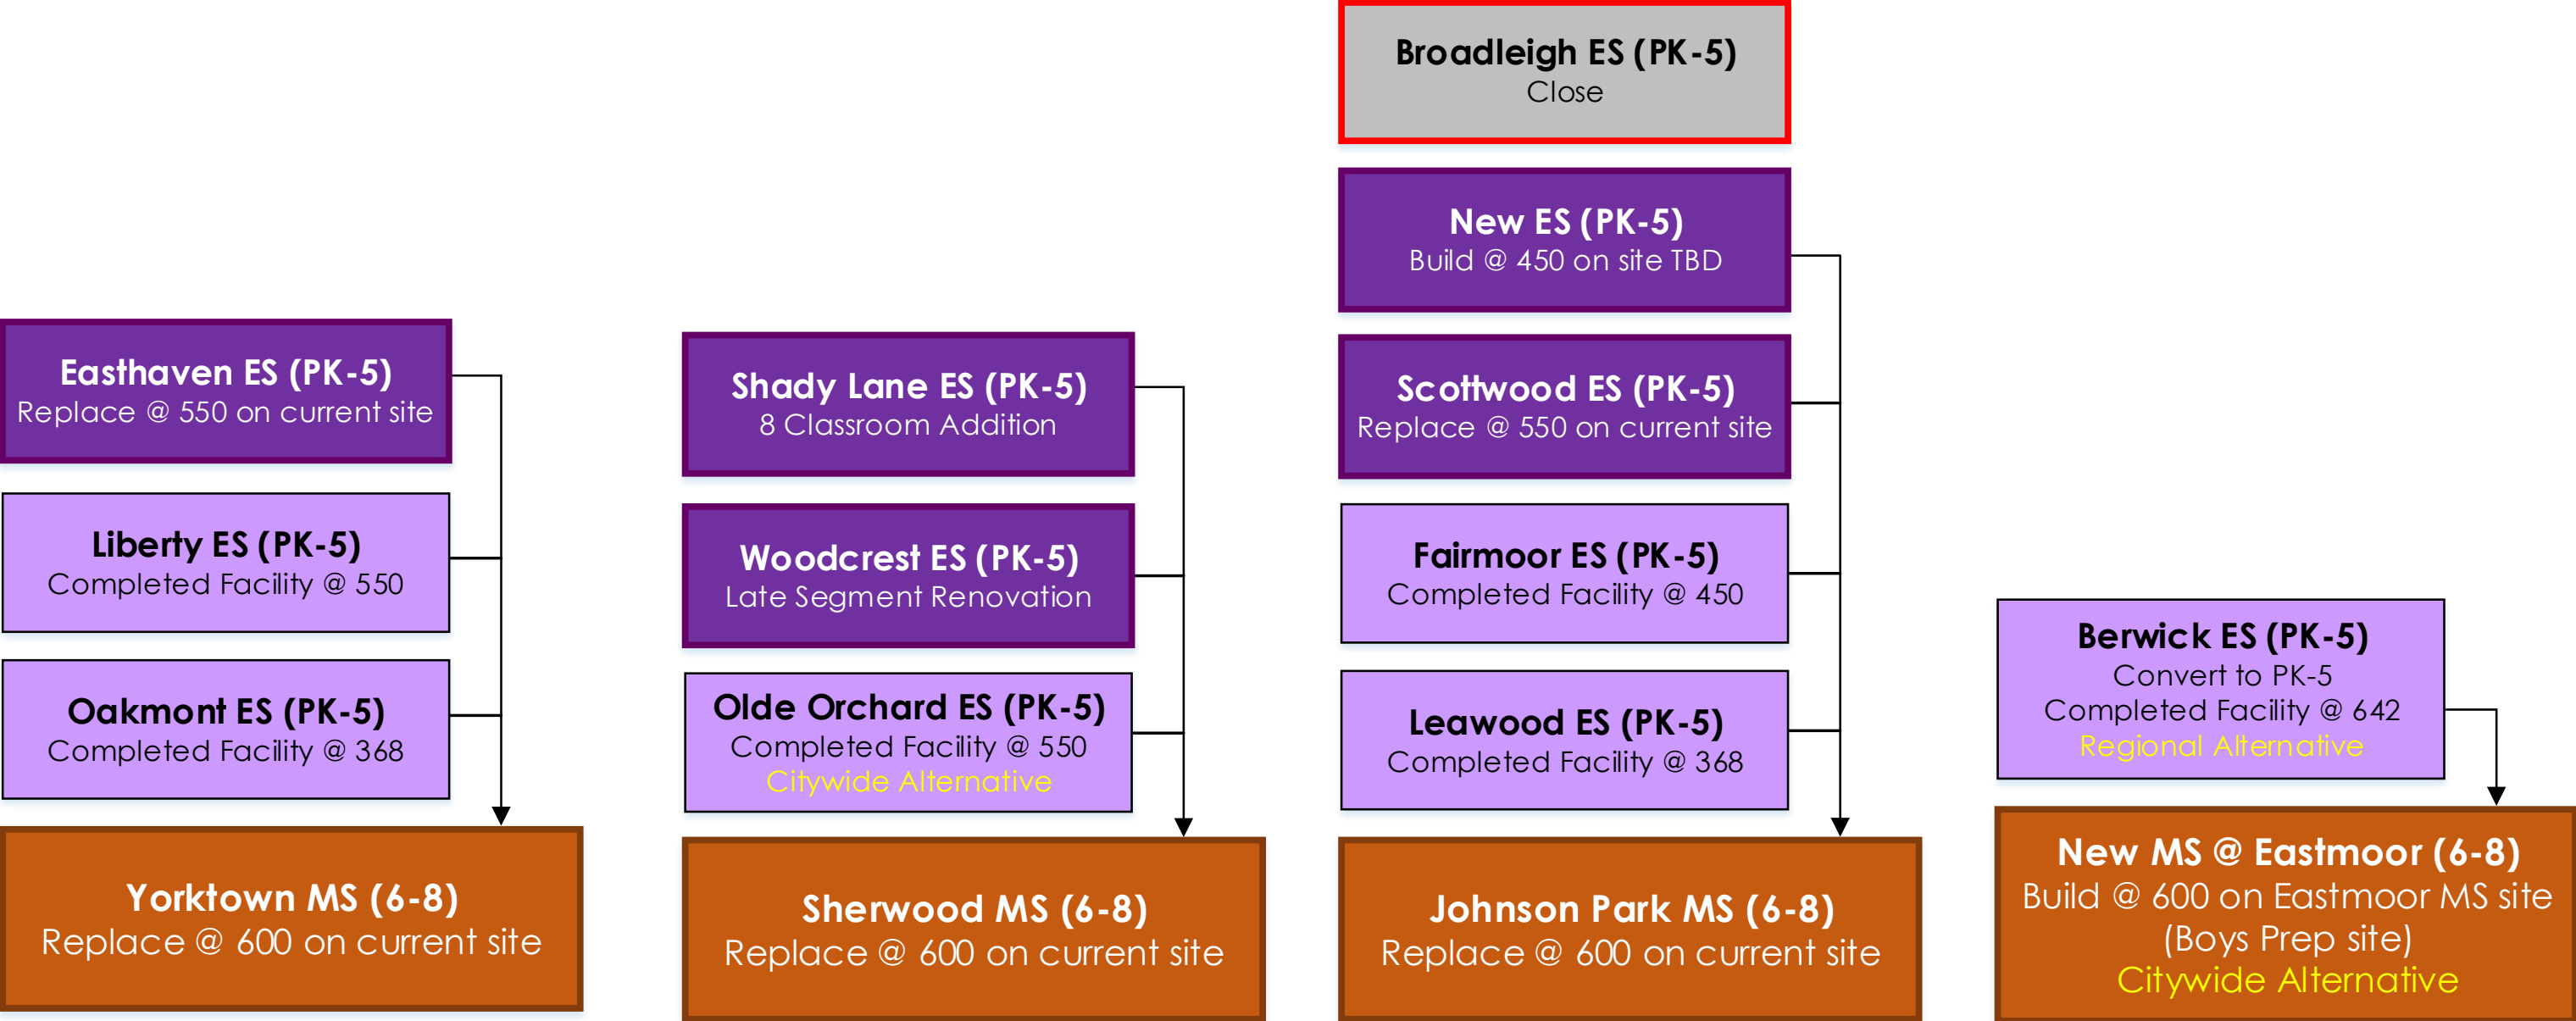

COLUMBUS CITY SCHOOLS

**FACILITIES MASTER PLAN
PROPOSED SCHOOL CHANGES
By Planning Area**

The pages that follow outline the proposed changes as a part of the Columbus City Schools Facilities Master Plan. **No changes proposed in this plan will be implemented in the 2016-17 school year.** The approved plan will take at least 10-15 years to complete, and will be completed in phases. Each phase may be adjusted in the future due to demographic or programmatic shifts.

CENTER CITY PLANNING AREA

WEST PLANNING AREA

EAST PLANNING AREA

SOUTH PLANNING AREA

NORTHWEST PLANNING AREA

NORTHEAST PLANNING AREA

CITYWIDE ALTERNATIVE PROGRAMS

COLUMBUS ALTERNATIVE HIGH SCHOOL

AFRICENTRIC

Africentric Early College (PK-12)
No action
Completed Facility @ 1,000
Citywide Alternative

INTERNATIONAL & GLOBAL

Columbus International (9-12)
Co-locate with Global Academy @ Brookhaven

Columbus Global Academy (6-12)
Co-locate with International
Replace @ 800 on Brookhaven site