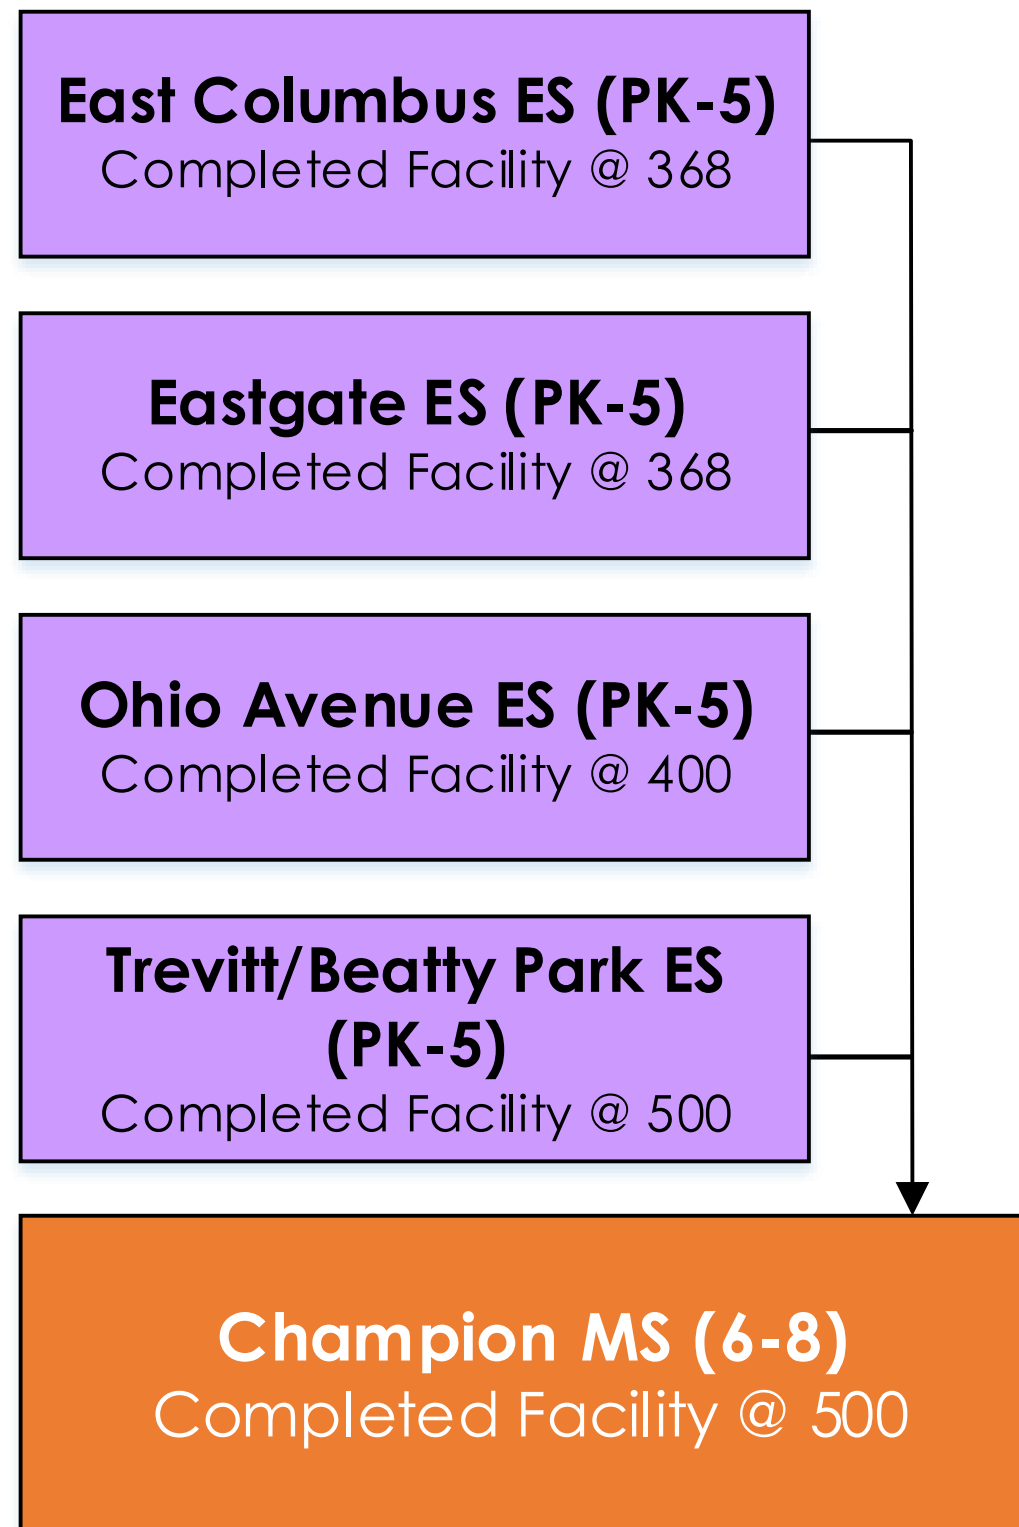

CENTER CITY PLANNING AREA