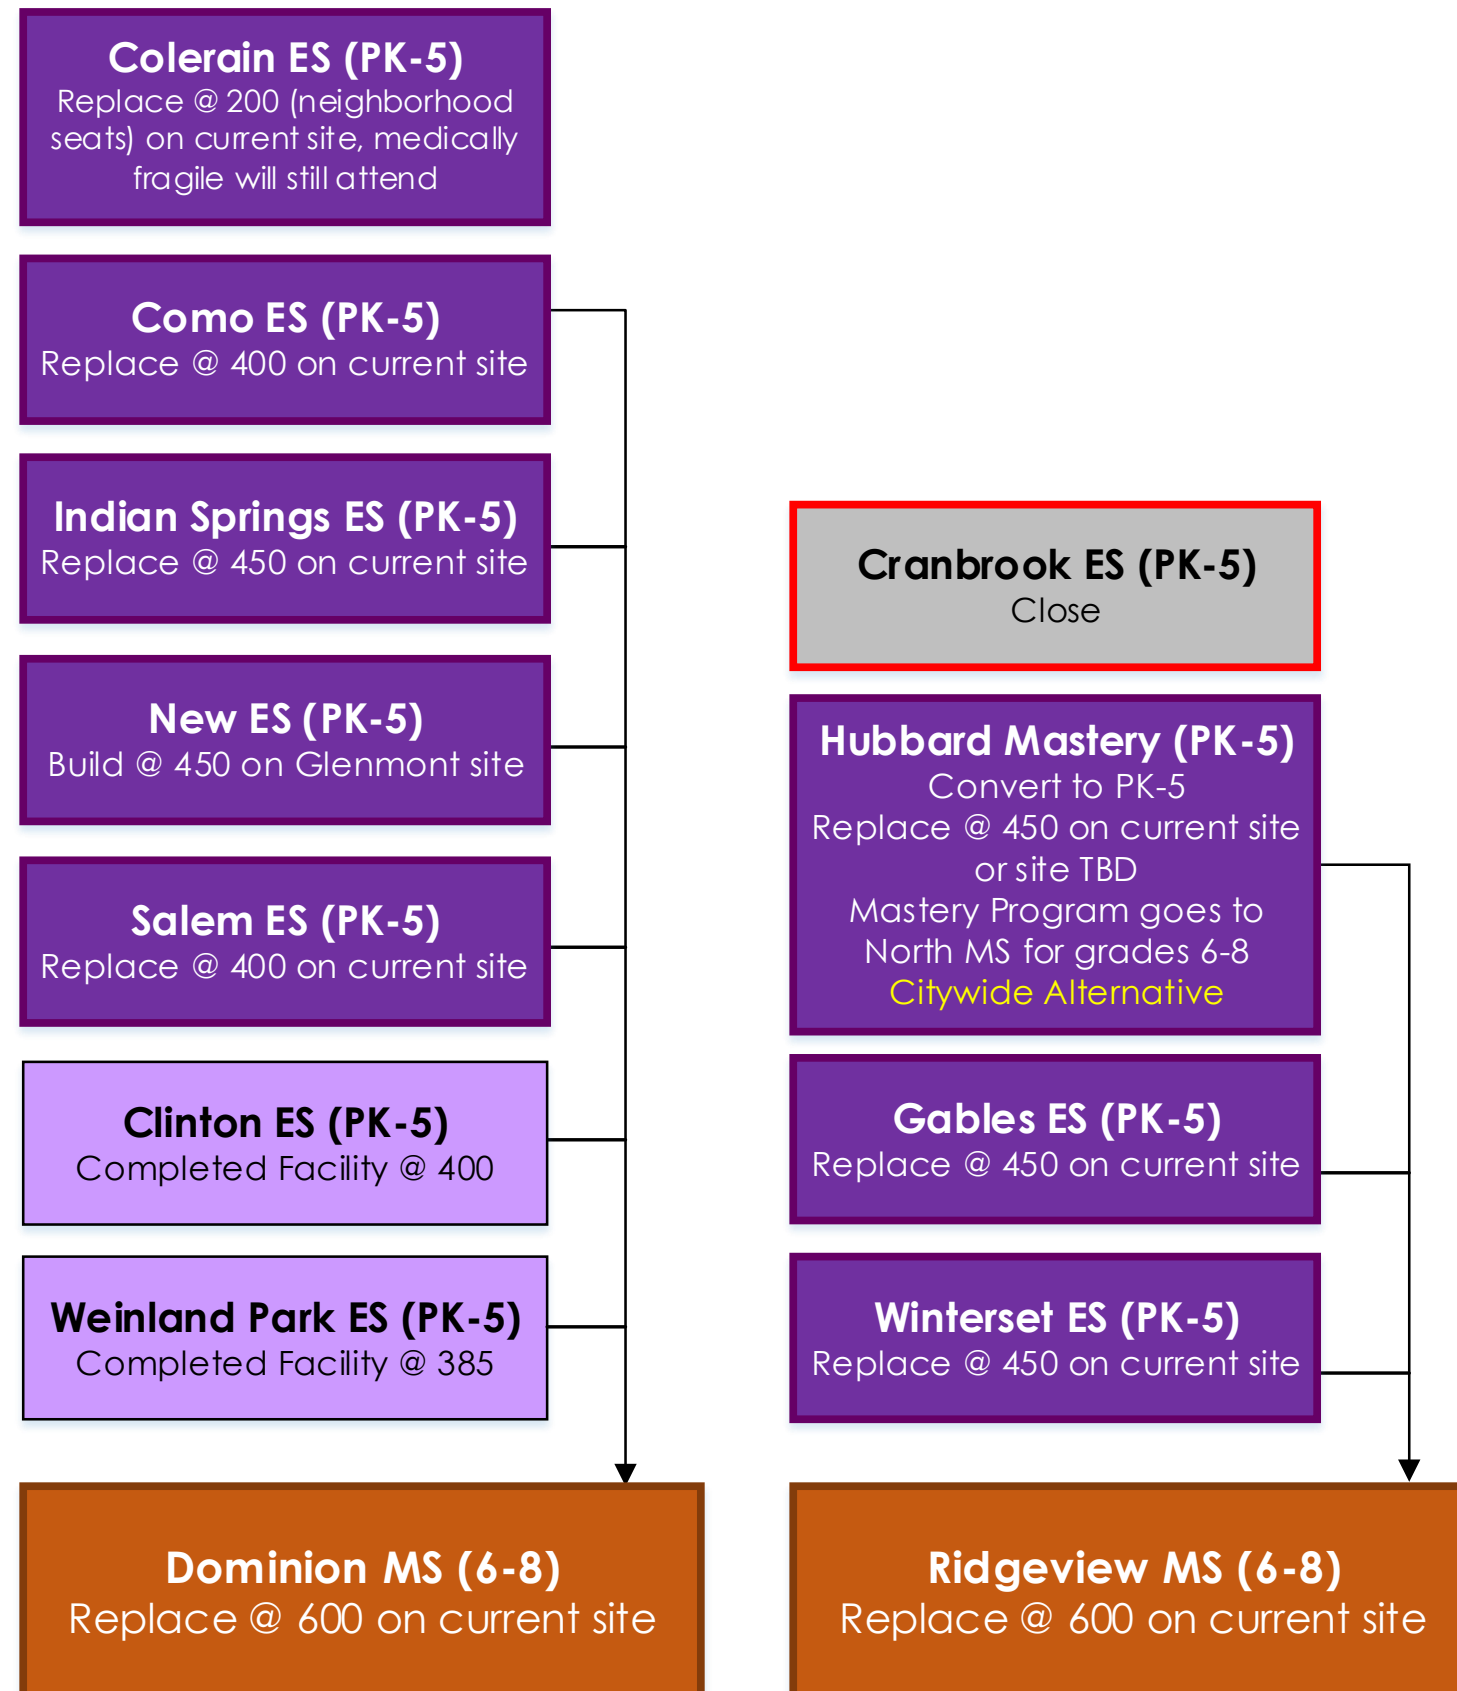

COLUMBUS CITY SCHOOLS

**FACILITIES MASTER PLAN
PROPOSED SCHOOL CHANGES
By Planning Area**

The pages that follow outline the proposed changes as a part of the Columbus City Schools Facilities Master Plan. **No changes proposed in this plan will be implemented in the 2016-17 school year.** The approved plan will take at least 10-15 years to complete, and will be completed in phases. Each phase may be adjusted in the future due to demographic or programmatic shifts.

CENTER CITY PLANNING AREA

WEST PLANNING AREA

EAST PLANNING AREA

SOUTH PLANNING AREA

NORTHWEST PLANNING AREA

NORTHEAST PLANNING AREA

CITYWIDE ALTERNATIVE PROGRAMS

COLUMBUS ALTERNATIVE HIGH SCHOOL

AFRICENTRIC

Africentric Early College (PK-12)
No action
Completed Facility @ 1,000
Citywide Alternative

INTERNATIONAL & GLOBAL

Columbus International (9-12)
Co-locate with Global Academy @ Brookhaven

Columbus Global Academy (6-12)
Co-locate with International
Replace @ 800 on Brookhaven site