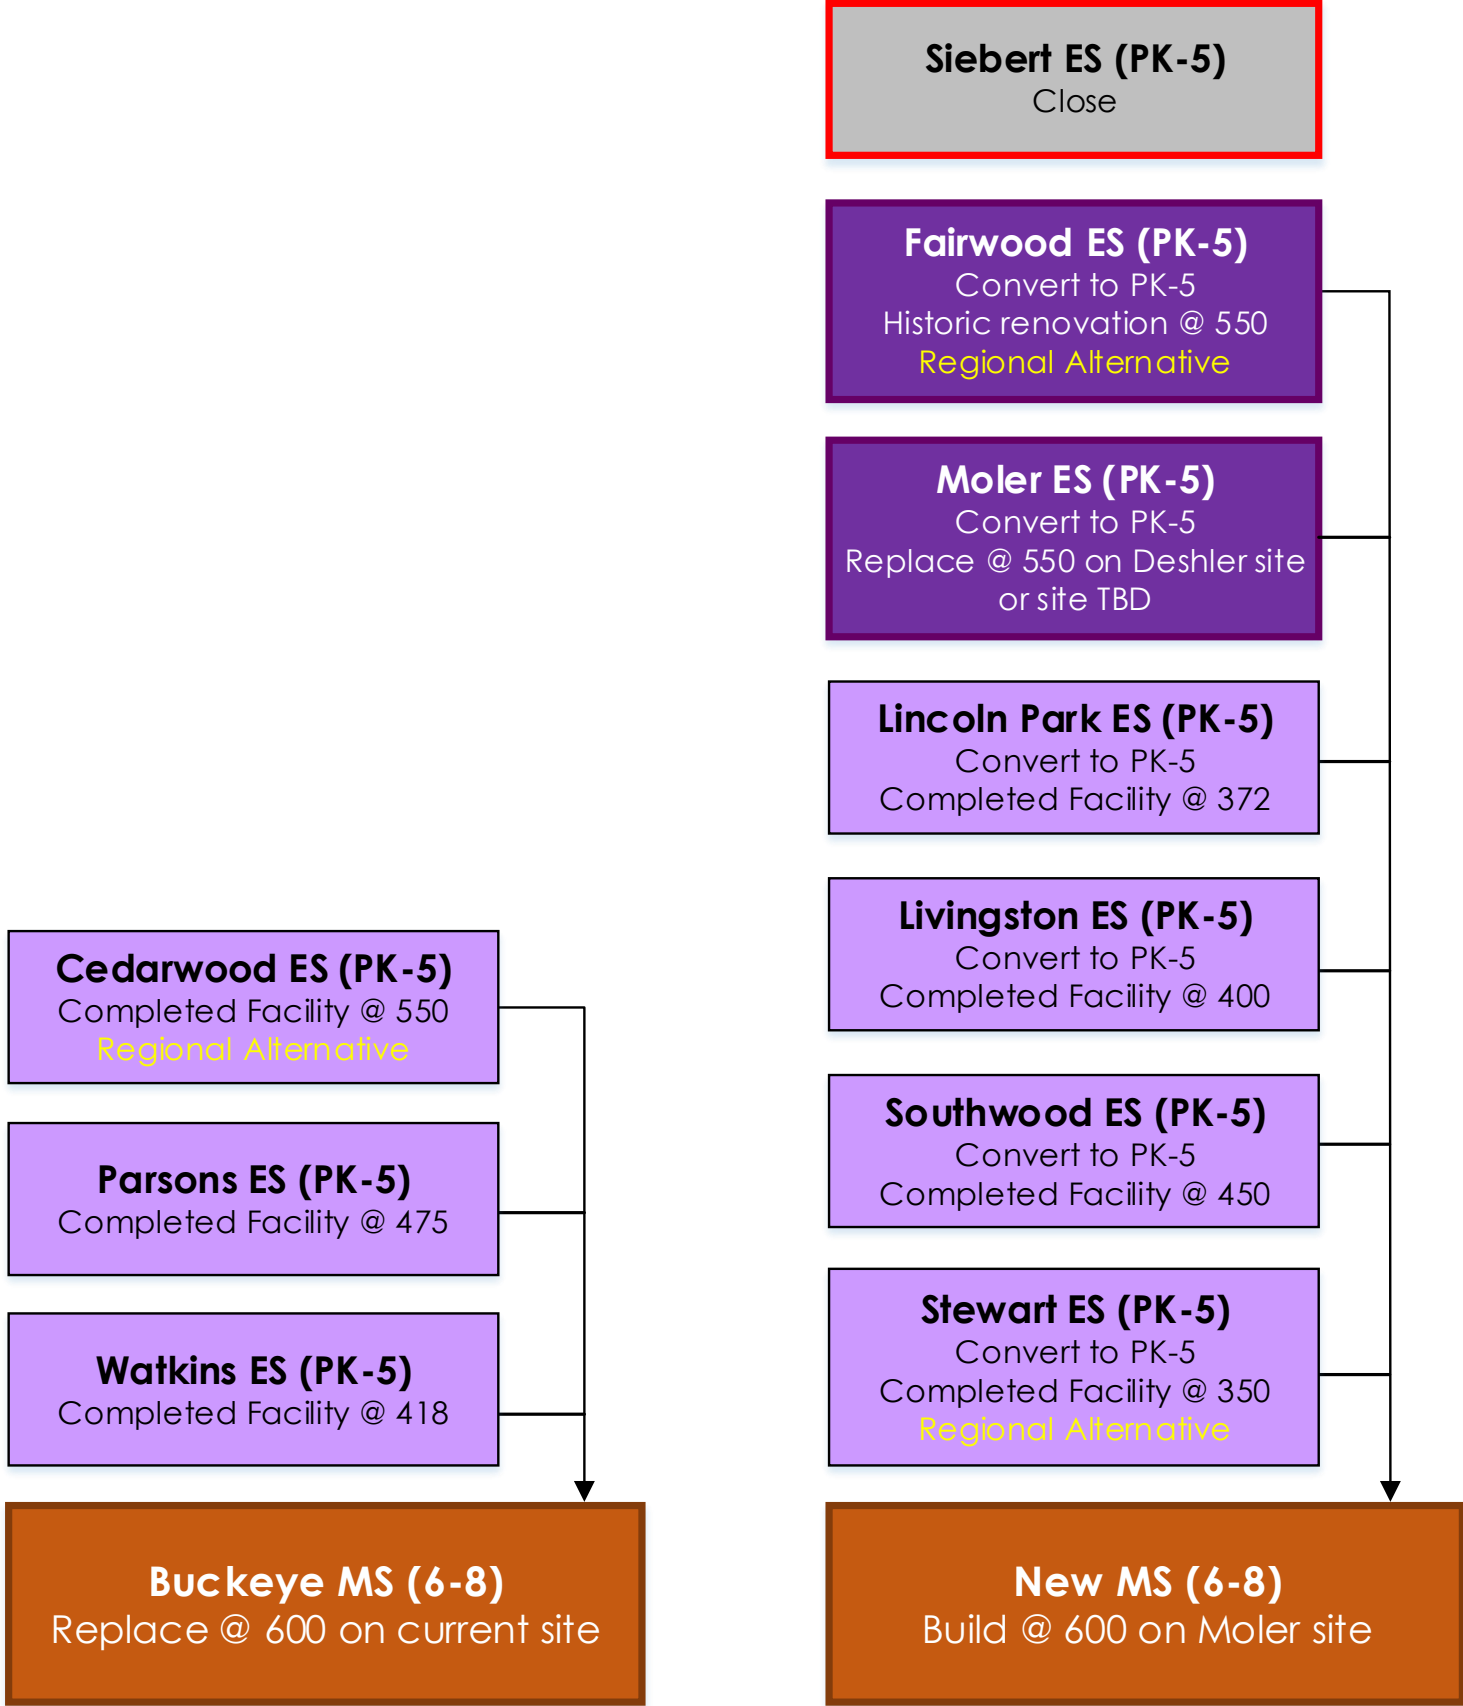

COLUMBUS CITY SCHOOLS

**FACILITIES MASTER PLAN
PROPOSED SCHOOL CHANGES
By Planning Area**

The pages that follow outline the proposed changes as a part of the Columbus City Schools Facilities Master Plan. **No changes proposed in this plan will be implemented in the 2016-17 school year.** The approved plan will take at least 10-15 years to complete, and will be completed in phases. Each phase may be adjusted in the future due to demographic or programmatic shifts.

CENTER CITY PLANNING AREA

WEST PLANNING AREA

EAST PLANNING AREA

SOUTH PLANNING AREA

NORTHWEST PLANNING AREA

NORTHEAST PLANNING AREA

CITYWIDE ALTERNATIVE PROGRAMS

COLUMBUS ALTERNATIVE HIGH SCHOOL

AFRICENTRIC

Africentric Early College (PK-12)
No action
Completed Facility @ 1,000
Citywide Alternative

INTERNATIONAL & GLOBAL

Columbus International (9-12)
Co-locate with Global Academy @ Brookhaven

Columbus Global Academy (6-12)
Co-locate with International
Replace @ 800 on Brookhaven site