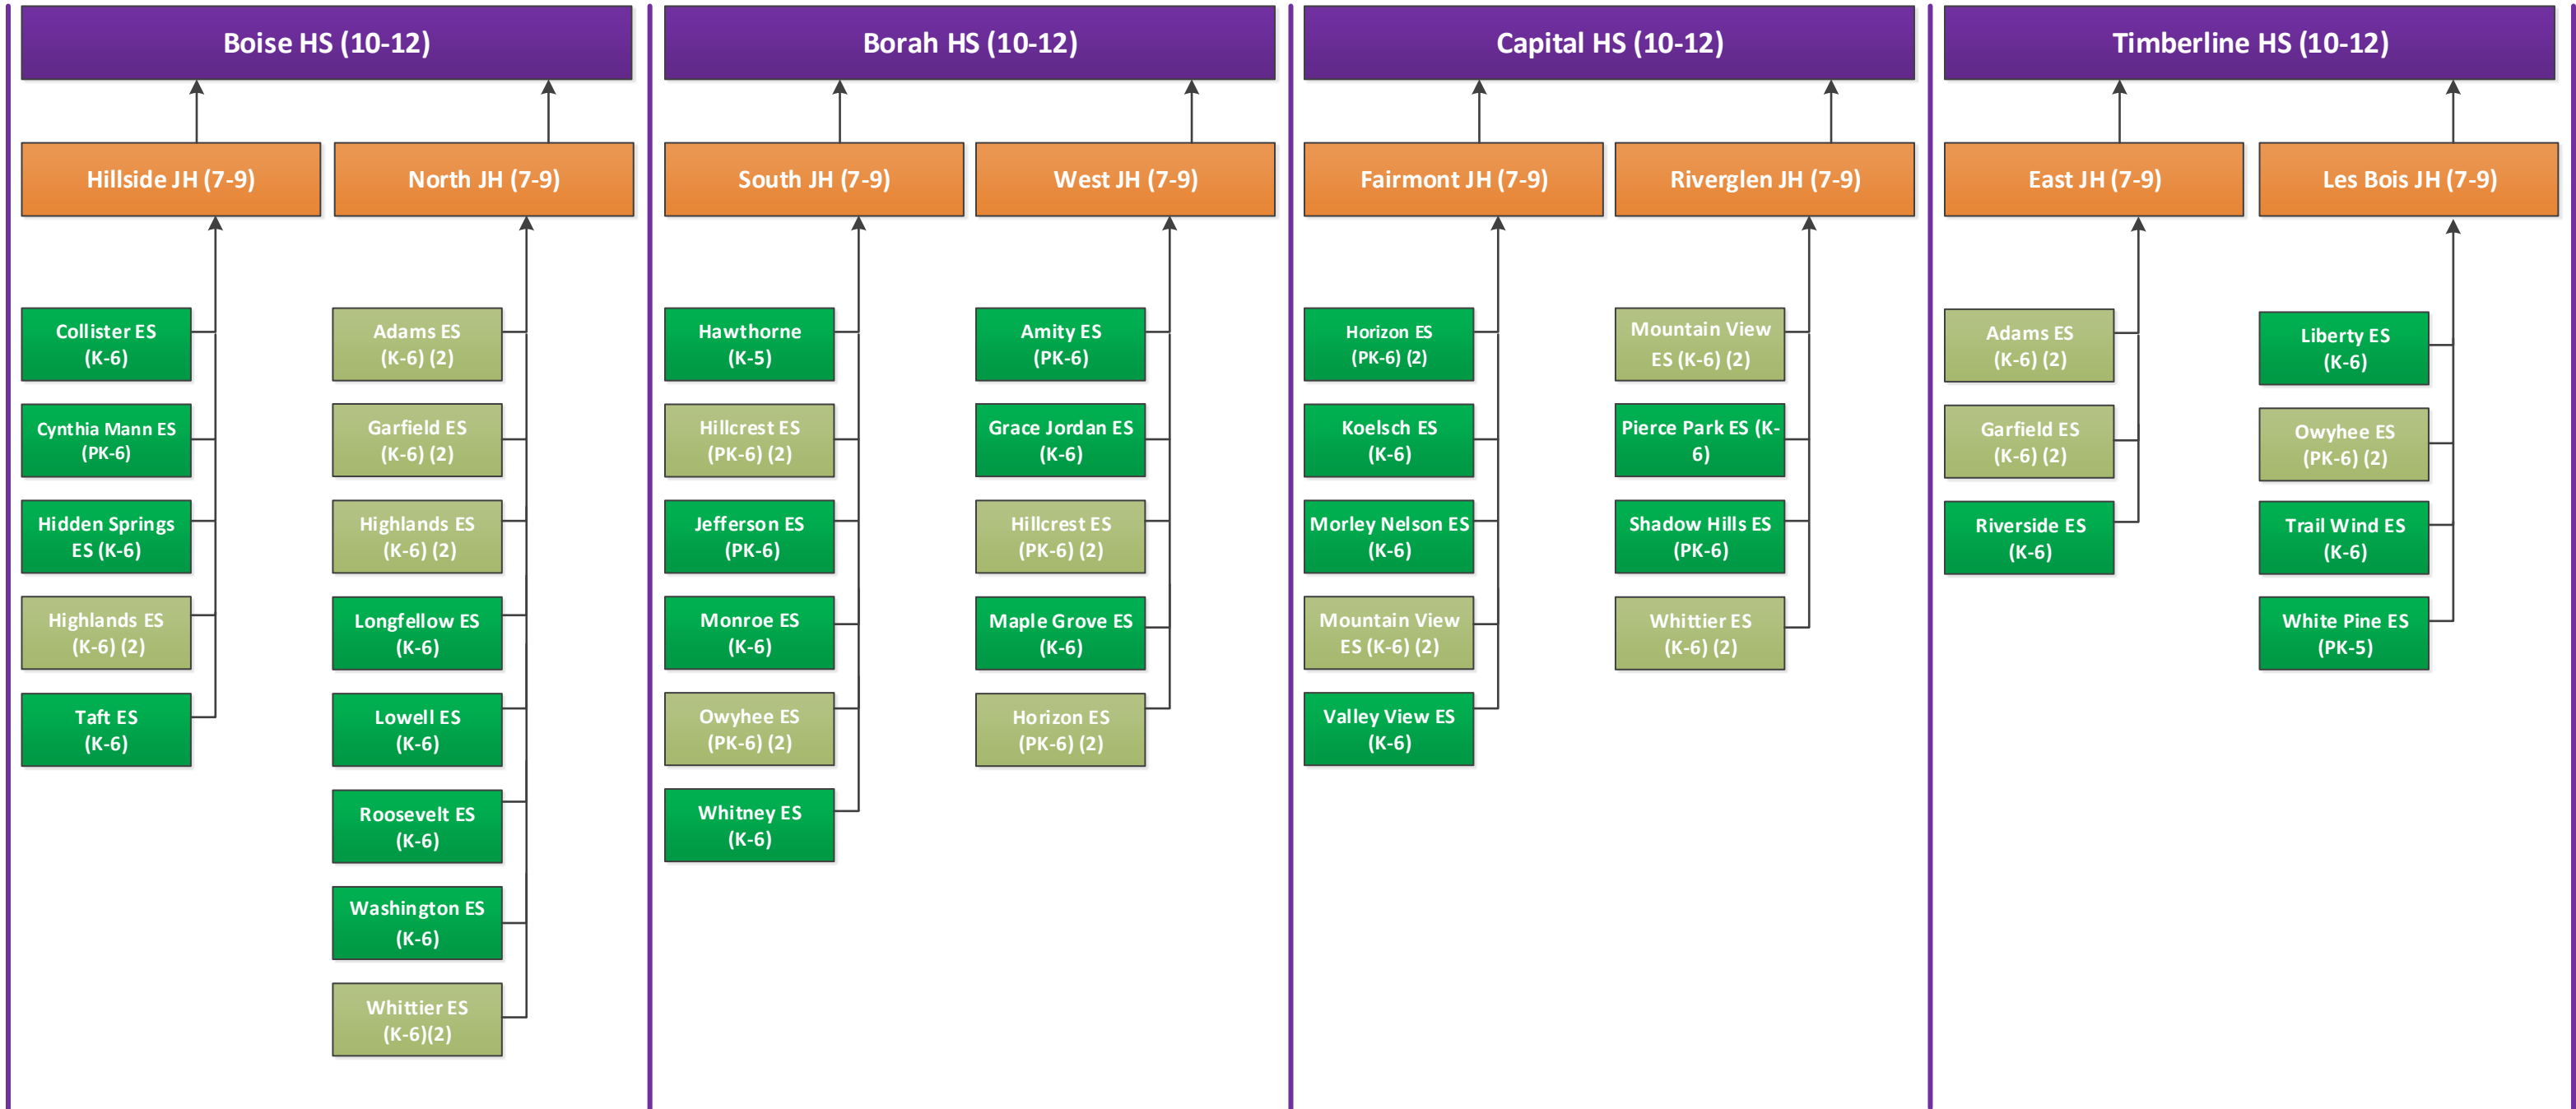

Boise School District Feeder Chart

Key